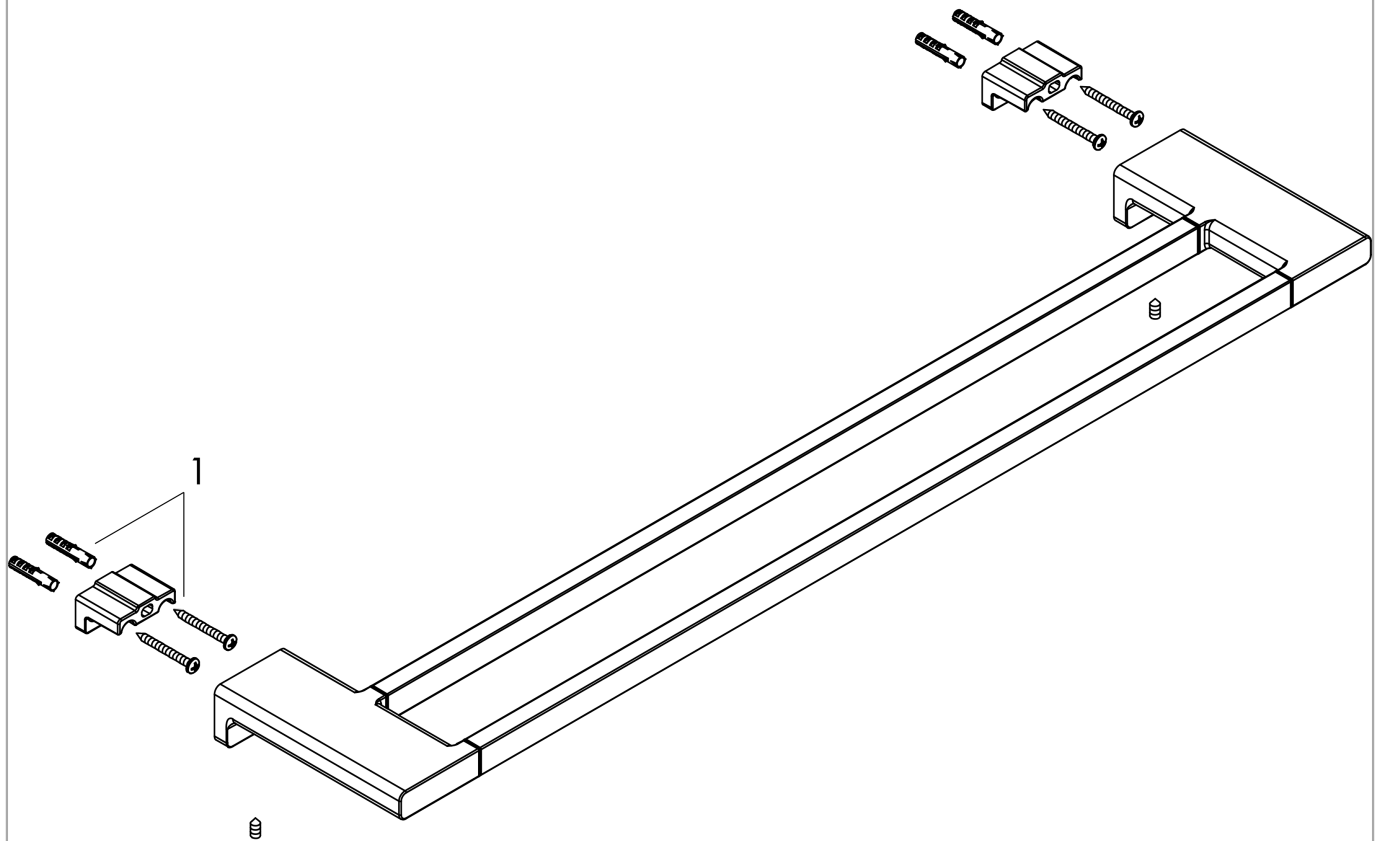

AddStoris
Double bath towel rail

Surfaces: **Chrome** Article Number: **41743000**

Description

product features

- wall-mounted
- material: metal
- material holder: metal
- length: 648 mm
- with mounting material
- concealed fastening
- drilling distance: 626 mm
- diameter drill hole: 6 mm

Design awards

reddot winner 2021

Product image

Scale drawing

AddStoris
Double bath towel rail

Surfaces: **Chrome** Article Number: **41743000**

Exploded Drawing

Year of production: >04/21

AddStoris
Double bath towel rail
 Surfaces: **Chrome** Article Number: **41743000**

Spare part list

Year of production: >04/21

Pos.	Description	Article Number	Price	PU
1	mounting set	40915000	€ 11,31	1