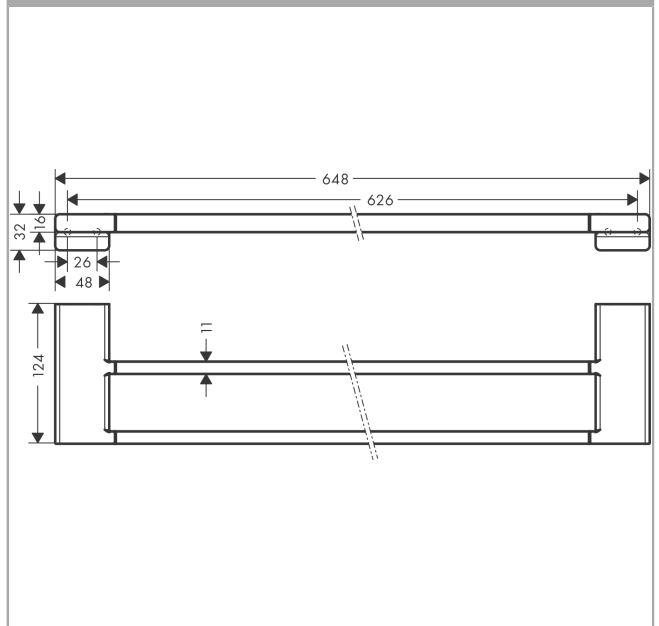

AddStoris
Double bath towel rail

Surfaces: **Chrome** Article Number: **41743000**

Description

product features

- wall-mounted
- material: metal
- material holder: metal
- length: 648 mm
- with mounting material
- concealed fastening
- drilling distance: 626 mm
- diameter drill hole: 6 mm

Design awards

reddot winner 2021

Product image

Scale drawing

AddStoris
Double bath towel rail

Surfaces: **Chrome** Article Number: **41743000**

Exploded Drawing

Year of production: >04/21

AddStoris
Double bath towel rail
 Surfaces: **Chrome** Article Number: **41743000**

Spare part list

Year of production: >04/21

Pos.	Description	Article Number	Price	PU
1	mounting set	40915000	€ 11,31	1